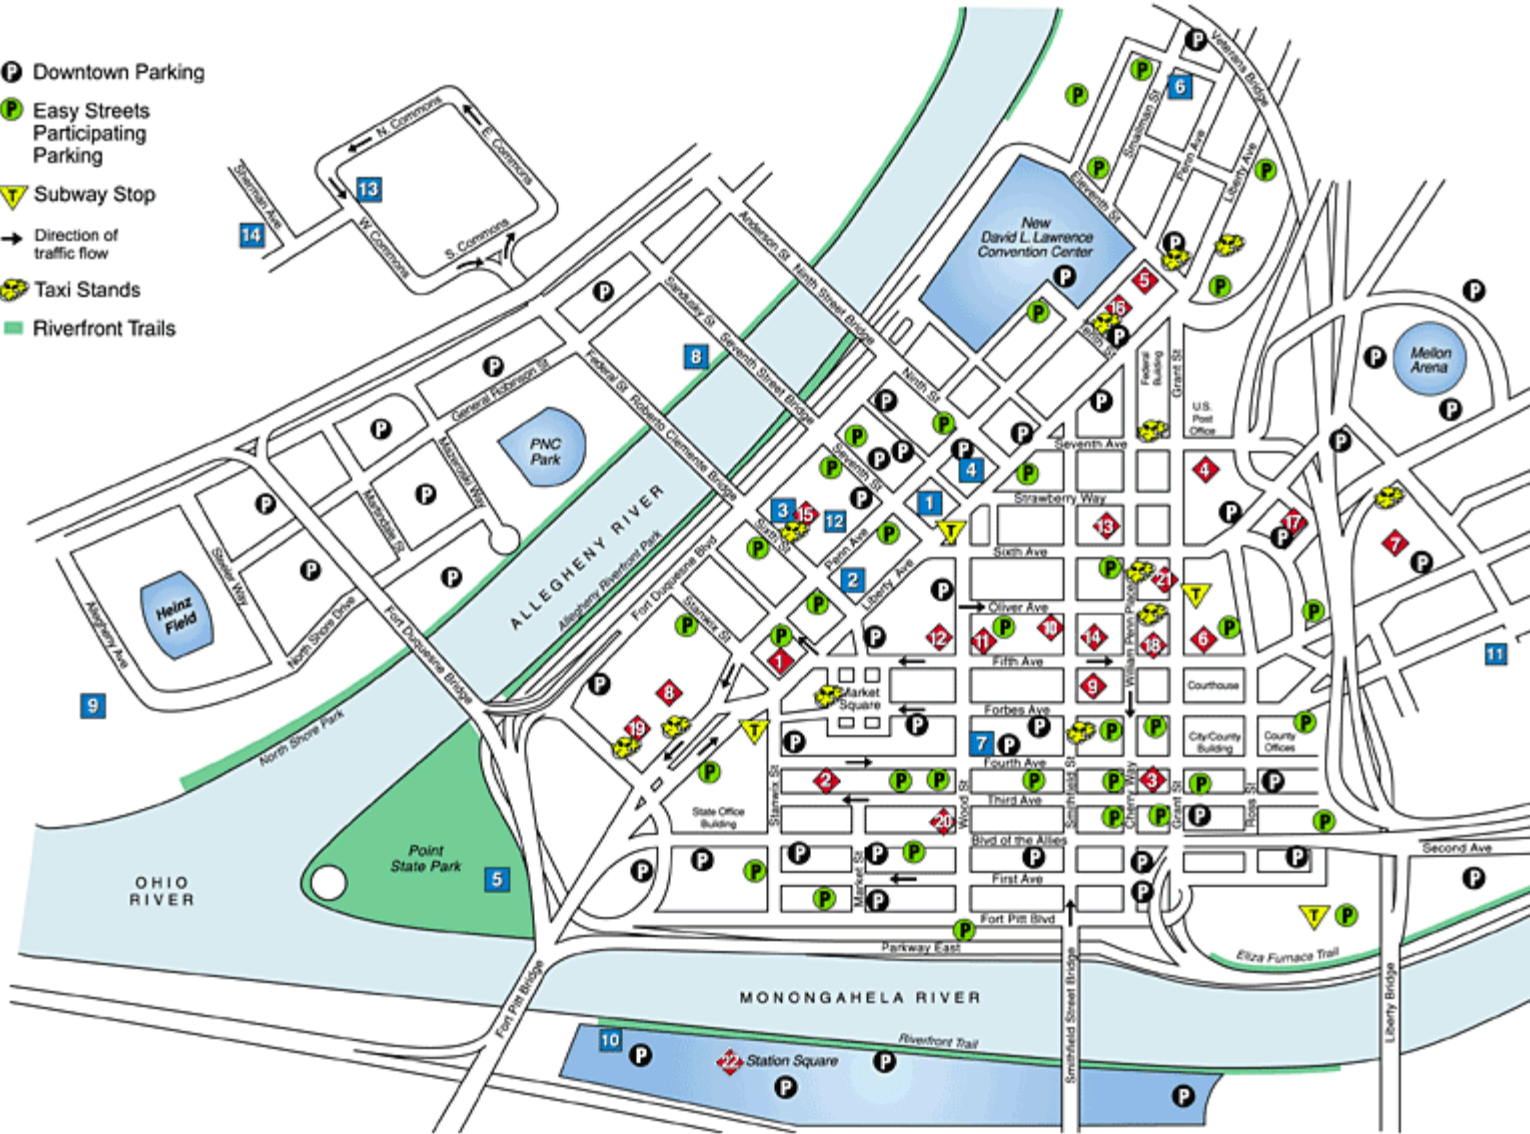

- Downtown Parking
- Easy Streets Participating Parking
- Subway Stop
- Direction of traffic flow
- Taxi Stands
- Riverfront Trails

Cultural Attractions

- | | |
|--|---|
| 1 Benedum Center | 8 Andy Warhol Museum |
| 2 Heinz Hall | 9 Carnegie Science Center |
| 3 Byham Theater | 10 Chevrolet Amphitheatre at Station Square |
| 4 Harris Theater | 11 A.J. Palumbo Center |
| 5 Fort Pitt Museum | 12 O'Reilly Theater |
| 6 Senator John Heinz Regional History Center | 13 Children's Museum Pittsburgh |
| 7 Library Center | 14 National Aviary |

Destinations

- | | | |
|----------------------|---------------------------------|--|
| 1 Fifth Avenue Place | 9 Kaufmann's | 17 Ramoda Plaza Suites & Conference Center |
| 2 PPG Place | 10 Saks Fifth Avenue | 18 Larrimor's |
| 3 One Oxford Centre | 11 Lazarus - Macy's | 19 Pittsburgh Hilton & Towers |
| 4 US Steel Tower | 12 PNC Plaza | 20 Point Park College |
| 5 Liberty Center | 13 Regional Enterprise Tower | 21 Omni William Penn Hotel |
| 6 One Mellon Center | 14 Lord & Taylor | 22 Station Square |
| 7 Chatham Center | 15 Renaissance Pittsburgh Hotel | |
| 8 Gateway Center | 16 Westin Convention Center | |